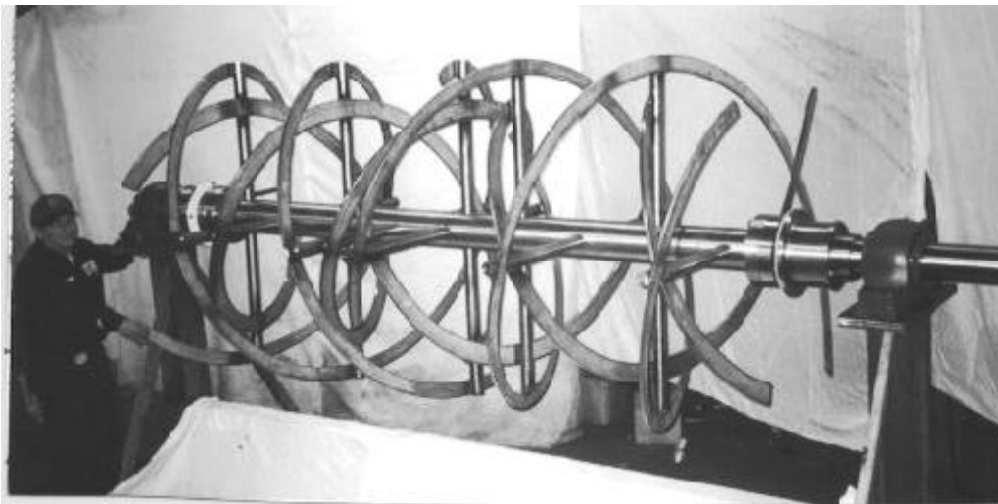

Impeller for Ribbon Blender, double flight, ends discharge.

Diameter: 75 3/4"
Length: 150 1/2"

Used on: 530 cu. ft. blender
Materials: SS304

Impeller for Ribbon Blender, double flight, ends discharge.

Diameter: 54"
Length: 105 1/2"

Used on: 187 cu. ft. blender
Materials: SS304

DANTCO MIXERS CORPORATION
9 OAK STREET
PATERSON, NJ 07501-3013
973-278-8776, FAX 973-278-1538
EMAIL sales@dantco.com, WEB <http://www.dantco.com>